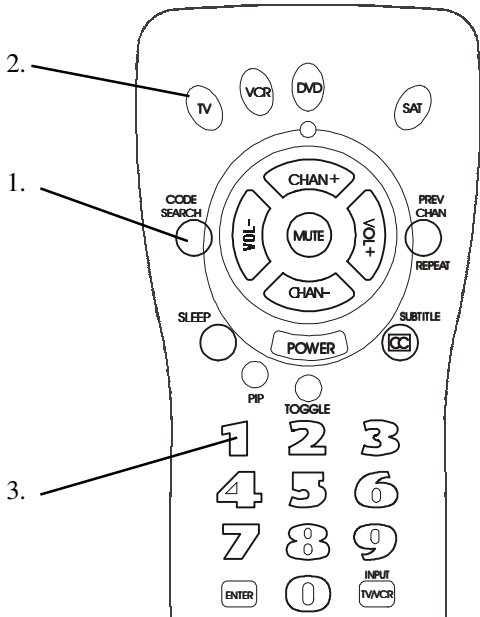

Code Entry

Direct Code Entry

1. Press and hold the Code Search button until the red indicator stays on. Release the Code Search button.
2. Press and release the desired mode button (TV, VCR, etc.).
  The red indicator blinks, then stays lit.
3. Enter the 3 digit code from the code tables. Note: after a valid code entry, the red indicator turns off. For an invalid code, the red indicator flashes.
4. With your device on, press CHANNEL Up. If the device responds, no further programming is required. Note: If some buttons do not operate your equipment, try one of the other codes for your brand.